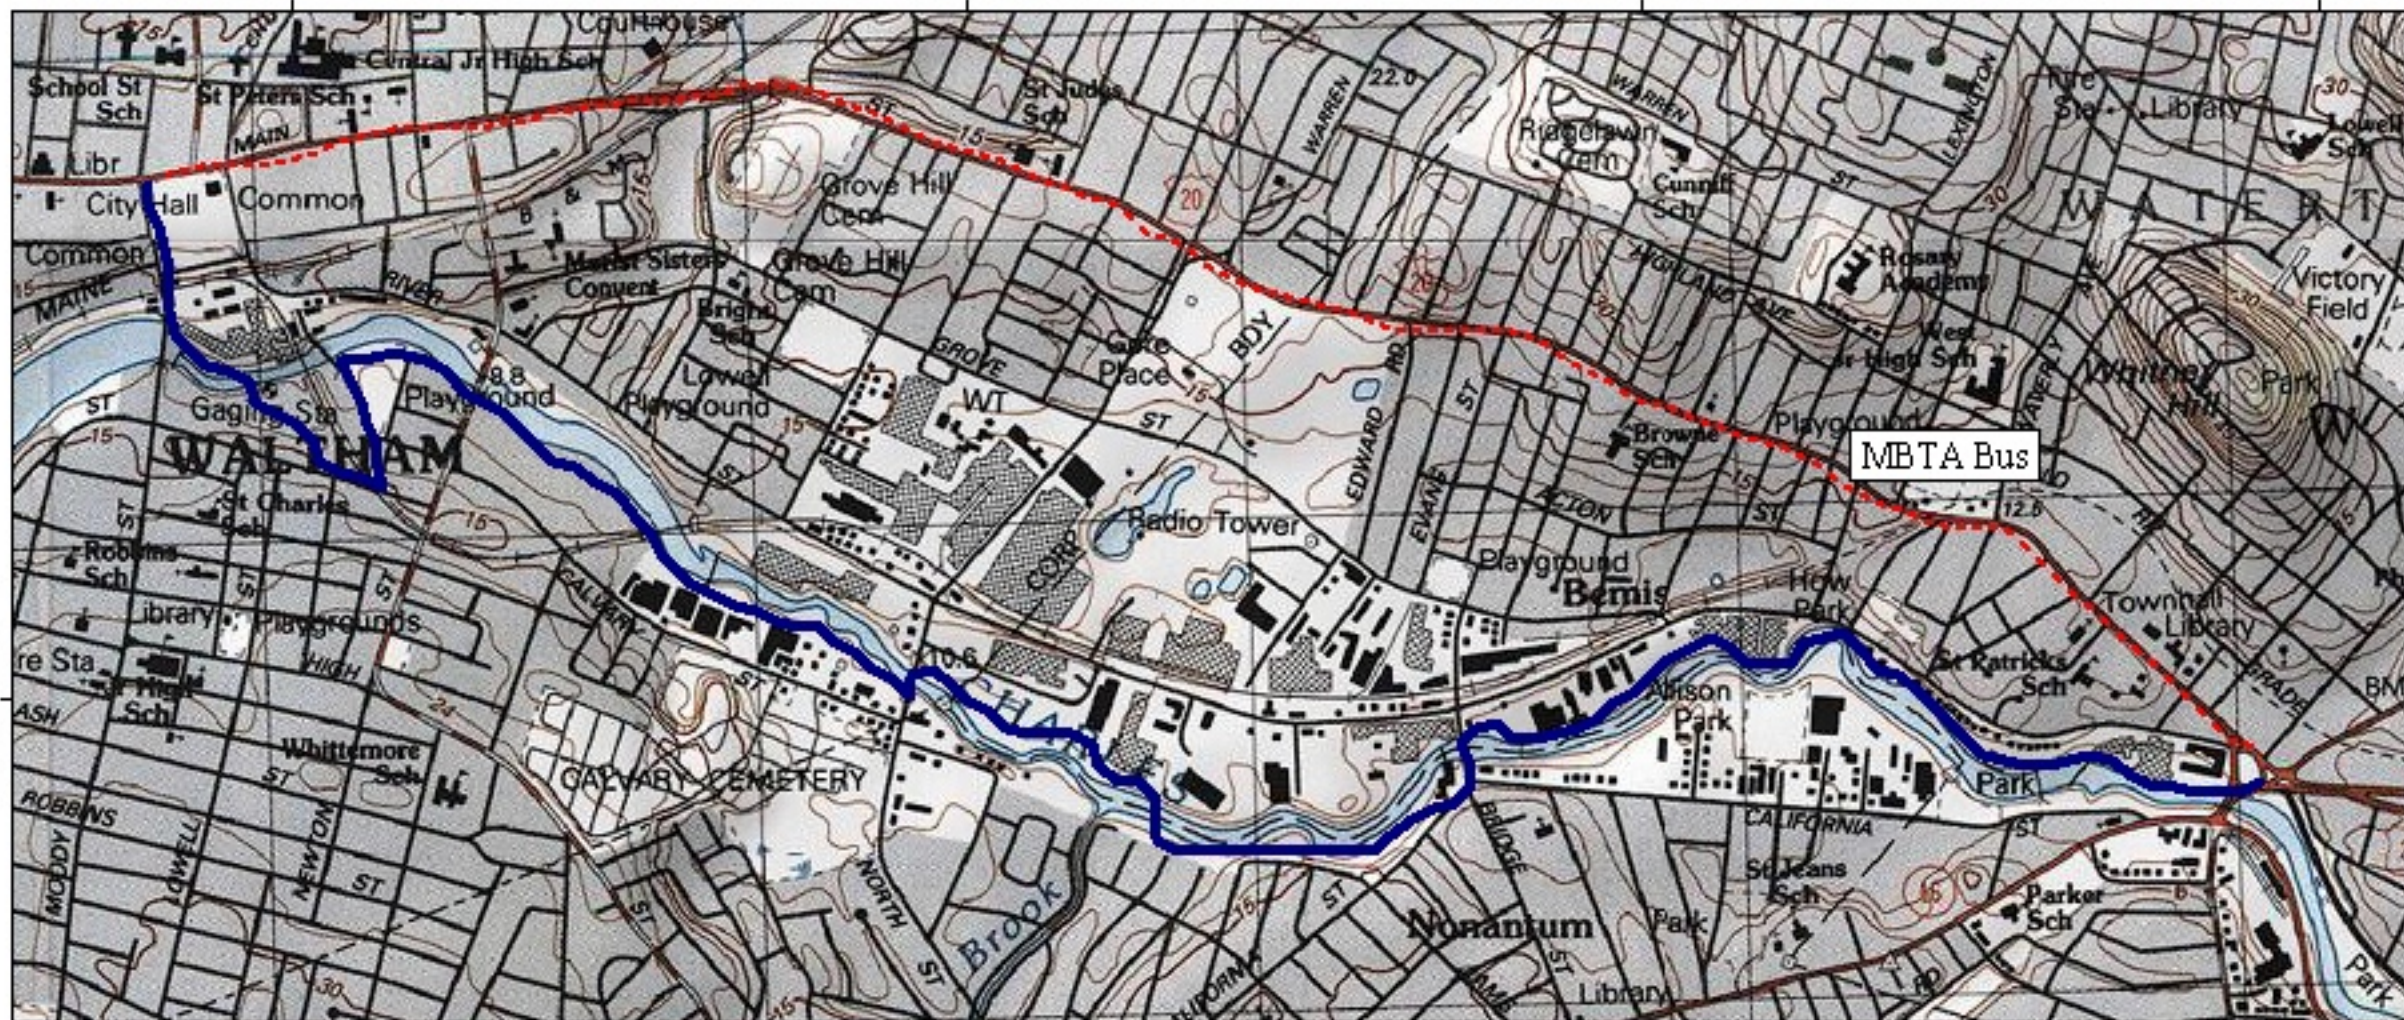

TOPO! map printed on 07/25/06 from "Northeast.tpo" and "Untitled.tpg"

71°14.000' W

71°13.000' W

71°12.000' W

WGS84 71°11.000' W

42°22.000' N

42°22.000' N

71°14.000' W

71°13.000' W

71°12.000' W

WGS84 71°11.000' W

MN ↗ TN
15½°

Map created with TOPO!© ©2003 National Geographic (www.nationalgeographic.com/topo)