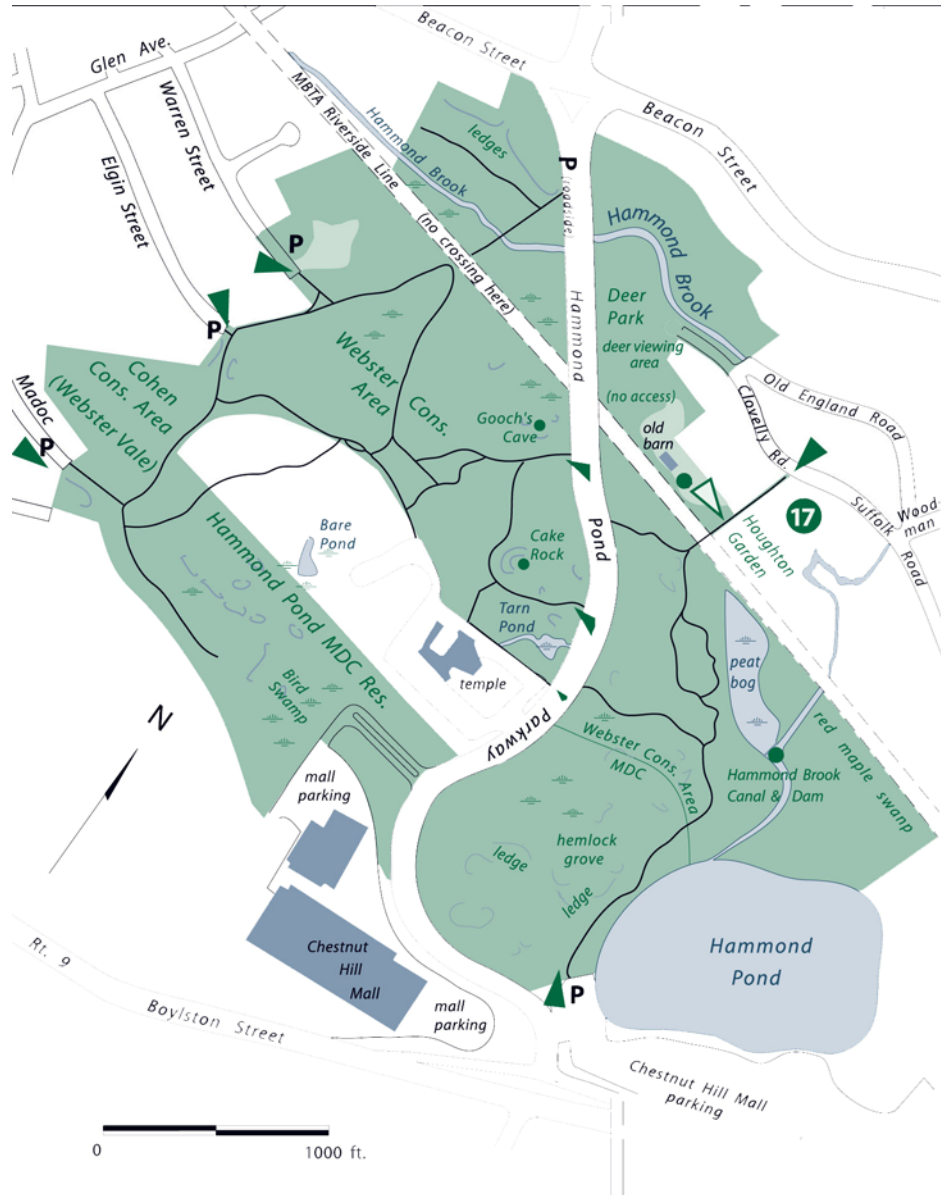

Newton Conservators

16 Webster Conservation Area/ Hammond Pond Reservation

www.newtonconservators.org

From **Walking Trails in Newton's Park and Conservation Lands**, © 2003 Newton Conservators, Inc. Please visit our website to buy a copy of the guide, or to learn about our parks and conservation areas.